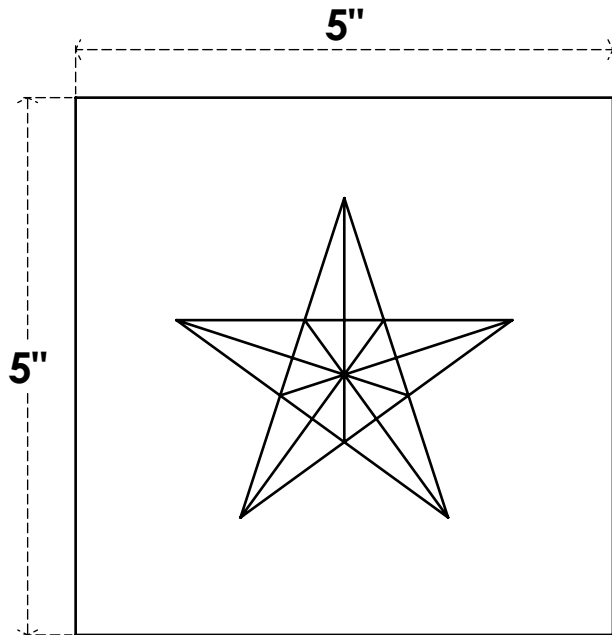

ROSP050X050X075SDG06

5"W X 5"H X 3/4"P STANDARD SEDGWICK STAR ROSETTE WITH SQUARE EDGE,
ARCHITECTURAL GRADE PVC

FRONT

SIDE

EKENA MILLWORK
2300 WEST MAIN ST.
CLARKSVILLE, TX 75426
TOLL FREE: 866-607-0453
WWW.EKENAMILLWORK.COM