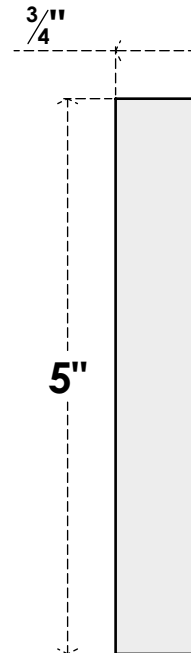

ROSP050X050X075SDG06

5"W X 5"H X 3/4"P STANDARD SEDGWICK STAR ROSETTE WITH SQUARE EDGE,
ARCHITECTURAL GRADE PVC

FRONT

SIDE

EKENA MILLWORK
2300 WEST MAIN ST.
CLARKSVILLE, TX 75426
TOLL FREE: 866-607-0453
WWW.EKENAMILLWORK.COM

NOTES

1. INSTALLATION TO BE COMPLETED IN ACCORDANCE WITH MANUFACTURER'S SPECIFICATIONS.
2. DRAWING MAY NOT BE TO SCALE
3. THIS DRAWING IS INTENDED FOR DESIGN AND PLANNING PURPOSES ONLY.
4. ALL INFORMATION CONTAINED HEREIN WAS CURRENT AT THE TIME OF DEVELOPMENT BUT MUST BE REVIEWED AND APPROVED BY THE PRODUCT MANUFACTURER TO BE CONSIDERED ACCURATE.
5. ARCHITECTURAL GRADE PVC PRODUCTS ARE MADE FROM EXPANDED CELLULAR PVC AND COME NATURALLY WHITE BUT MAY BE PAINTED